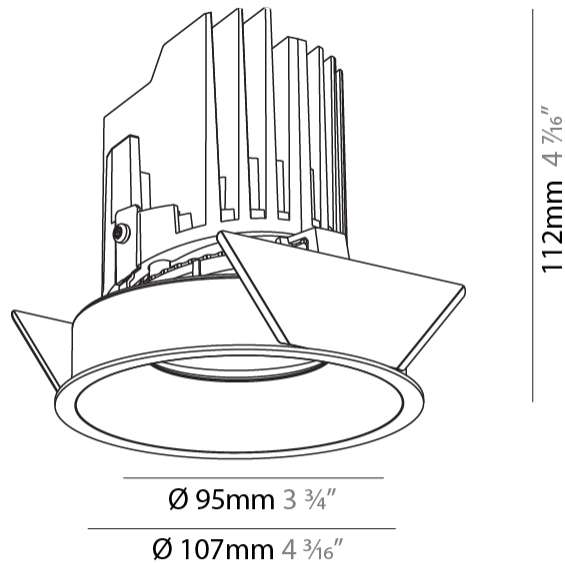

GENERAL

Series: Bioniq
 Subseries: Bioniq Round Semi Adjustable
 Brand: Prolicht
 Division: Architectural
 Mounting Type: Recessed
 Mounting Location: Ceiling
 Subcategory: Downlight

PHYSICAL

Shape: Round
 Diameter (mm): 107
 Diameter (in): 4 3/16
 Height (mm): 112
 Height (in): 4 7/16
 Ceiling Thickness (mm): 10 / 12.5 / 15
 Ceiling Thickness (in): 3/8 or 1/2 or 9/16
 Min. Recessing Depth (mm): 130
 Min. Recessing Depth (in): 5 1/8
 Light Distribution: Adjustable / Downlight
 Weight (kg): 0.485
 Weight (lbs): 1.07
 Fixture Finish: SSR / BKV / CWI / CRY / HAB / UFT / ITA / RUA / FTG / MYG / LOD / PUS / FRO / FUP / KIA / POP / BLS / SPG / MEY / GOH / GUM / CHC / COM / ABZ / JAG / OBR / MOS / ROR
 Fixture Material: Aluminum Die Cast
 Cut-out Measurements: 98mm / 3 7/8"

OPTICAL

Reflector: 20 / 40 / 60
 Adjustability: Rotational 355°, Tilt 10°

RATINGS AND CERTIFICATIONS

Certified By: Certified for North American Standards
 IP rating: IP20

BIONIQ ROUND SEMI ADJUSTABLE RECESSED

GENERAL

Series: Bioniq
 Subseries: Bioniq Round Semi Adjustable
 Brand: Prolicht
 Division: Architectural
 Mounting Type: Recessed
 Mounting Location: Ceiling
 Subcategory: Downlight

PHYSICAL

Shape: Round
 Diameter (mm): 107
 Diameter (in): 4 3/16
 Height (mm): 112
 Height (in): 4 7/16
 Ceiling Thickness (mm): 10 / 12.5 / 15
 Ceiling Thickness (in): 3/8 or 1/2 or 9/16
 Min. Recessing Depth (mm): 130
 Min. Recessing Depth (in): 5 1/8
 Light Distribution: Adjustable / Downlight
 Weight (kg): 0.465
 Weight (lbs): 1.03
 Fixture Finish: SSR / BKV / CWI / CRY / HAB / UFT / ITA / RUA / FTG / MYG / LOD / PUS / FRO / FUP / KIA / POP / BLS / SPG / MEY / GOH / GUM / CHC / COM / ABZ / JAG / OBR / MOS / ROR
 Fixture Material: Aluminum Die Cast
 Cut-out Measurements: 98mm / 3 7/8"