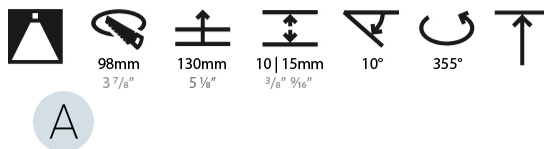

PHYSICAL

Shape: Round
Diameter (mm): 107
Diameter (in): 4 3/16
Height (mm): 112
Height (in): 4 7/16
Ceiling Thickness (mm): 10 / 12.5 / 15
Ceiling Thickness (in): 3/8 or 1/2 or 9/16
Min. Recessing Depth (mm): 130
Min. Recessing Depth (in): 5 1/8
Light Distribution: Adjustable / Downlight
Weight (kg): 0.485
Weight (lbs): 1.07
Fixture Finish: SSR / BKV / CWI / CRY / HAB / UFT / ITA / RUA / FTG / MYG / LOD / PUS / FRO / FUP / KIA / POP / BLS / SPG / MEY / GOH / GUM / CHC / COM / ABZ / JAG / OBR / MOS / ROR
Fixture Material: Aluminum Die Cast
Cut-out Measurements: 98mm / 3 7/8"

ELECTRICAL

Lamp Type: LED (Zhaga Standard)
Input Wattage (W): 15.5
Total Output Wattage (W): 13
Dimming: Tri-Mode (Non-Dimming and Phase Dimming (120Vac only) and 0-10V Dimming)
Driver Included: No
Driver Location: Recessed Housing
Driver Type: Constant Current - Universal
Driver Class: Class 2
Housing: See components
Input Voltage (V): 120 - 277
Constant Current (MA): 500

LED

Number of LEDs: 1
Color Temperature (°K): 2700 / 3000 / 3500 / 4000
Max. Delivered Lumen (lm): 940 / 980 / 1029 / 1050
Nominal Lumen (lm): 1386 / 1438 / 1511 / 1542
CRI: >90 CRI
Lamp Life (hrs): 50000

OPTICAL

Reflector: 20 / 40 / 60
Adjustability: Rotational 355°, Tilt 10°

RATINGS AND CERTIFICATIONS

Certified By: Certified for North American Standards
IP rating: IP20